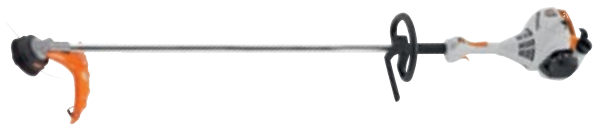

Low-noise power and performance ideal for homeowners, landscapers and council gardeners.

\$479

SHOP ONLINE THIS SUMMER AT SHOP.STIHL.COM.AU

*Promotions valid from 15.1.25 to 28.2.25. At participating STIHL dealers. While stocks last. Visit stihl.com.au for full T&Cs. [#]Weight excluding battery. ¹Min. water throughput. ²Operating pressure. ³Blower mode. ⁴Shrub cutter. ⁵Grass trimmer. ⁶Max. air speed with round nozzle.

FS 38
PETROL GRASS TRIMMER

27.2CC • 0.65KW • 4.1KG

Compact, manoeuvrable, easy-to-operate, entry-level for home gardens. Precise, reliable action.

\$279

FS 55 RC-E
PETROL GRASS TRIMMER

27.2CC • 0.75KW • 4.9KG

All-purpose compact brushcutter ideal for difficult terrain and confined conditions. STIHL Easy2start.

~~\$499~~
NOW \$449*
SAVE \$50

ALSO AVAILABLE WITH BIKE HANDLE: FS 55 C-E **\$499**

FS 94 RC-E
PETROL BRUSHCUTTER